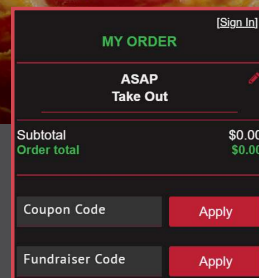

**581 UNIVERSITY BLVD, ROUND ROCK, TX
512-599-5799**

Contact-Free Delivery or Carryout • This Location Only

©/© 2023 MP Marks, LLC 14969-723

ORDER WITH OUR APP OR ONLINE AT MARCOS.COM

$23.99

**FAMILY SPECIAL
LARGE 2 TOP PIZZA
PLUS A
LARGE SPECIALTY PIZZA**

USE CODE: LSP2T23
Expires 03/15/2024

$3.00

**OFF
LARGE SPECIALTY
PIZZA**

USE CODE: 3LSP
Expires 03/15/2024

$7.99

**10 BONLESS
CHICKEN WINGS**

USE CODE: BW107
Expires 03/15/2024

$4.00

**SAVE
$4.00 OF AN
ORDER OF $20.00**

USE CODE: SAVE420
Expires 03/15/2024